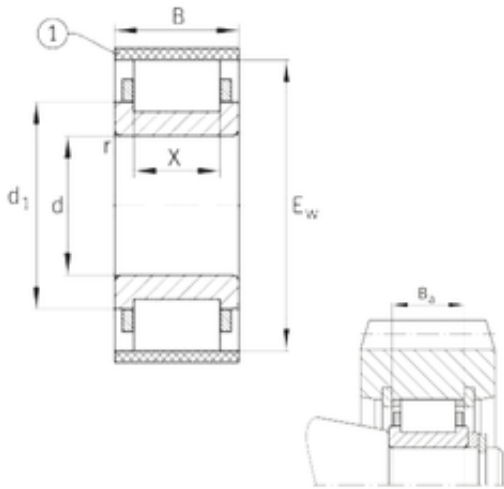

SBA bearing Co. Ltd.

FAG RN2330-E-MPBX Rolamentos cilíndricos

Bearing No. RN2330-E-MPBX

Size	150x283x108 mm
Bore Diameter	150 mm
Outer Diameter	283 mm
Width	108 mm
d	150 mm
Ew	283 mm
B	108 mm
Ba	103,7 mm
X	75 mm
d1	209,5 mm
r min.	4 mm
Weight	27,4 Kg
Basic dynamic load rating (C)	1380 kN
Basic static load rating (C0)	1600 kN

RN2330-E-MPBX Bearing 2D drawings and 3D CAD models