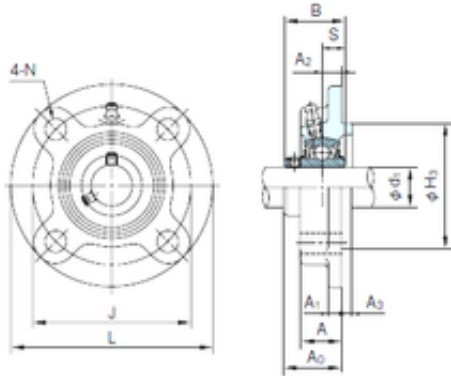

SBA bearing Co. Ltd.

NACHI UCFC212 Unidades de rodamiento

Bearing No. UCFC212

Bore Diameter	60 mm
d1	60 mm
H3	135 mm
A0	56.7 mm
A	36 mm
A1	15 mm
B	65.1 mm
J	160 mm
L	195 mm
N	19 mm
S	25.4 mm
Bolt (G)	M16
A2	17 mm
A3	12 mm
Category	Bearings
Inventory	0.0
Manufacturer Name	NACHI
Minimum Buy Quantity	N/A
Weight / Kilogram	0
Product Group	M06110

UCFC212 Bearing 2D drawings and 3D CAD models